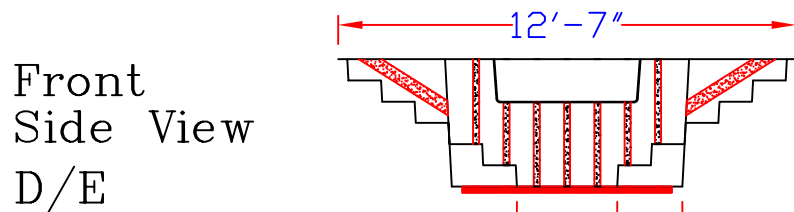

Model — 4

Baptistery Weight: 325lbs.
 Baptistery Capacity: 550 Gallons

Shown with Optional Window
 No Window Models Available

*Steps bolted in by others,
 hardware supplied.

B
A
P
T
I
S
T
E
R
I
E
S

Model — 6

Baptistery Weight: D/E 350lbs.
 S/E 325lbs.

Capacity: D/E 575 Gallons
 S/E 525 Gallons

Shown with Optional Window
 No Window Models Available