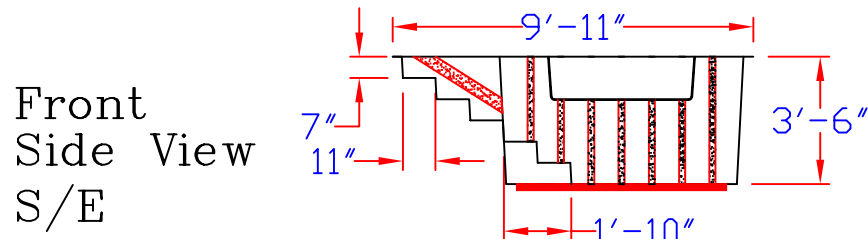

Model — 4

Baptistery Weight: 325lbs.
 Baptistery Capacity: 550 Gallons

Shown with Optional Window
 No Window Models Available

*Steps bolted in by others,
 hardware supplied.

B
A
P
T
I
S
T
E
R
I
E
S

Model — 6

Baptistery Weight: D/E 350lbs.
 S/E 325lbs.

Capacity: D/E 575 Gallons
 S/E 525 Gallons

Shown with Optional Window
 No Window Models Available