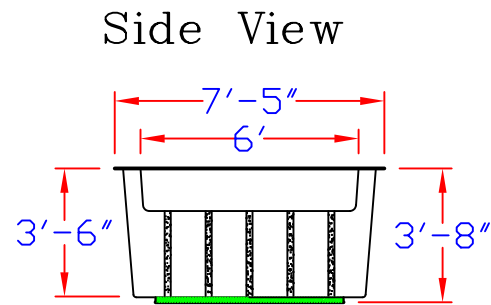

Model — 4

Baptistery Weight: 325lbs.
 Baptistery Capacity: 550 Gallons

Shown with Optional Window
 No Window Models Available

*Steps bolted in by others,
 hardware supplied.

B
A
P
T
I
S
T
E
R
I
E
S

Model — 6

Baptistery Weight: D/E 350lbs.
 S/E 325lbs.

Capacity: D/E 575 Gallons
 S/E 525 Gallons

Shown with Optional Window
 No Window Models Available