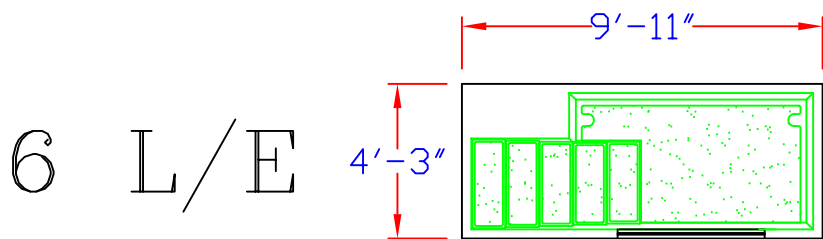

Model — 4

Baptistery Weight: 325lbs.
 Baptistery Capacity: 550 Gallons

Shown with Optional Window
 No Window Models Available

*Steps bolted in by others,
 hardware supplied.

B
A
P
T
I
S
T
E
R
I
E
S

Model — 6

Baptistery Weight: D/E 350lbs.
 S/E 325lbs.

Capacity: D/E 575 Gallons
 S/E 525 Gallons

Shown with Optional Window
 No Window Models Available