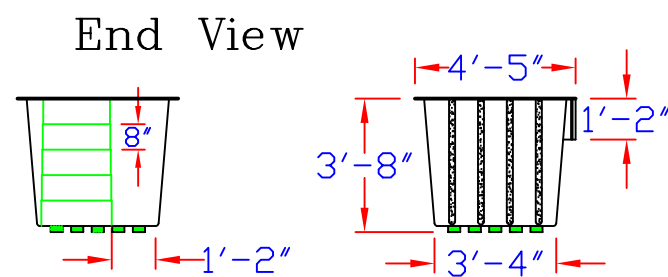

Model — 4

Baptistery Weight: 325lbs.
 Baptistery Capacity: 550 Gallons

Shown with Optional Window
 No Window Models Available

*Steps bolted in by others,
 hardware supplied.

B
A
P
T
I
S
T
E
R
I
E
S

Model — 6

Baptistery Weight: D/E 350lbs.
 S/E 325lbs.

Capacity: D/E 575 Gallons
 S/E 525 Gallons

Shown with Optional Window
 No Window Models Available