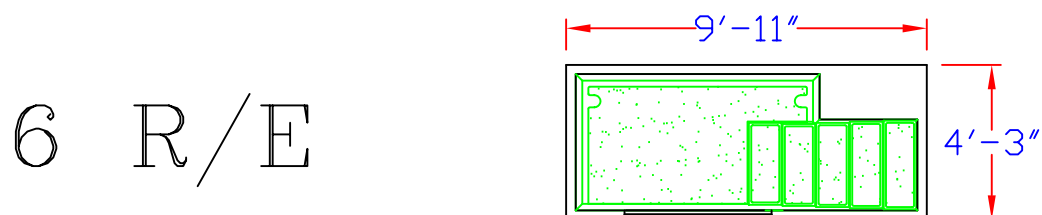

Model — 4

Baptistery Weight: 325lbs.
 Baptistery Capacity: 550 Gallons

Shown with Optional Window
 No Window Models Available

*Steps bolted in by others,
 hardware supplied.

B
A
P
T
I
S
T
E
R
I
E
S

Model — 6

Baptistery Weight: D/E 350lbs.
 S/E 325lbs.

Capacity: D/E 575 Gallons
 S/E 525 Gallons

Shown with Optional Window
 No Window Models Available