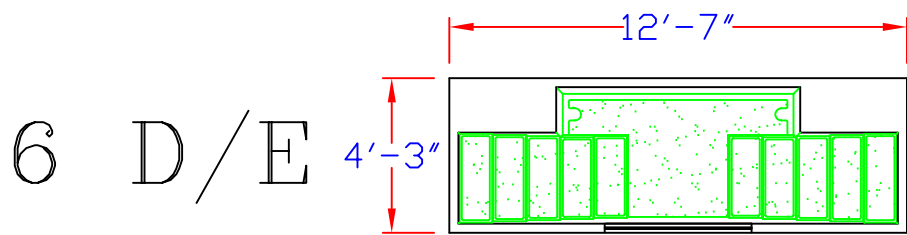

Model — 4

Baptistery Weight: 325lbs.
 Baptistery Capacity: 550 Gallons

Shown with Optional Window
 No Window Models Available

*Steps bolted in by others,
 hardware supplied.

B
A
P
T
I
S
T
E
R
I
E
S

Model — 6

Baptistery Weight: D/E 350lbs.
 S/E 325lbs.

Capacity: D/E 575 Gallons
 S/E 525 Gallons

Shown with Optional Window
 No Window Models Available