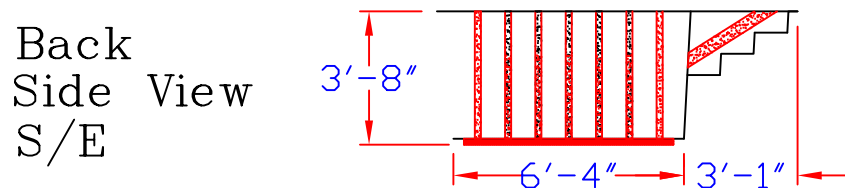

Model — 4

Baptistery Weight: 325lbs.
 Baptistery Capacity: 550 Gallons

Shown with Optional Window
 No Window Models Available

*Steps bolted in by others,
 hardware supplied.

B
A
P
T
I
S
T
E
R
I
E
S

Model — 6

Baptistery Weight: D/E 350lbs.
 S/E 325lbs.

Capacity: D/E 575 Gallons
 S/E 525 Gallons

Shown with Optional Window
 No Window Models Available