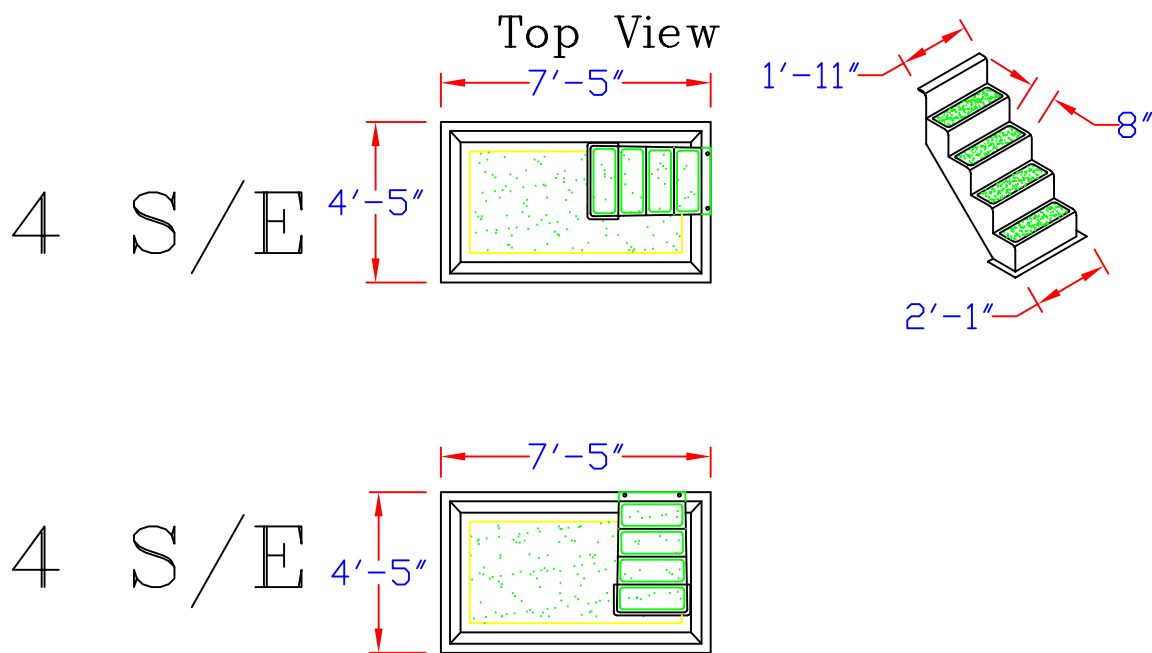

Model — 4

Baptistery Weight: 325lbs.
 Baptistery Capacity: 550 Gallons

Shown with Optional Window
 No Window Models Available

*Steps bolted in by others,
 hardware supplied.

B
A
P
T
I
S
T
E
R
I
E
S

Model — 6

Baptistery Weight: D/E 350lbs.
 S/E 325lbs.

Capacity: D/E 575 Gallons
 S/E 525 Gallons

Shown with Optional Window
 No Window Models Available