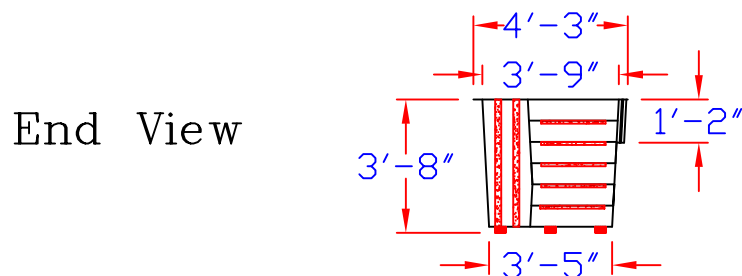

Model — 4

Baptistery Weight: 325lbs.
 Baptistery Capacity: 550 Gallons

Shown with Optional Window
 No Window Models Available

*Steps bolted in by others,
 hardware supplied.

B
A
P
T
I
S
T
E
R
I
E
S

Model — 6

Baptistery Weight: D/E 350lbs.
 S/E 325lbs.

Capacity: D/E 575 Gallons
 S/E 525 Gallons

Shown with Optional Window
 No Window Models Available