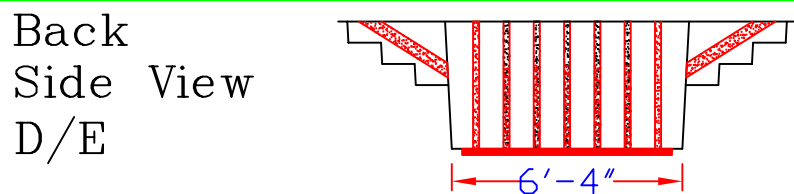

Model — 4

Baptistery Weight: 325lbs.
 Baptistery Capacity: 550 Gallons

Shown with Optional Window
 No Window Models Available

*Steps bolted in by others,
 hardware supplied.

B
A
P
T
I
S
T
E
R
I
E
S

Model — 6

Baptistery Weight: D/E 350lbs.
 S/E 325lbs.

Capacity: D/E 575 Gallons
 S/E 525 Gallons

Shown with Optional Window
 No Window Models Available