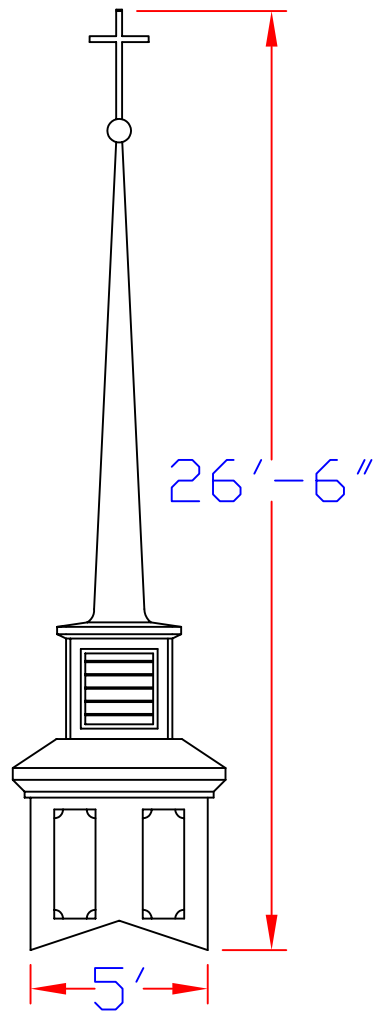

# Model - 4 S 5

Height : 26'6"  
 Width : 5'  
 Weight : 550#  
 Base Panels :  
 All Standard  
 All Premium

\*Shown with Premium Panels  
 Availability of panels on the front of the unit is dependent on the pitch.

# Model - 9L

Height : 29'  
 Width : 5'5"  
 Weight: 800#  
 Base Panels : N/A

\*Louver may be vented

# Model - 9

Height : 29'  
 Width : 5'5"  
 Weight: 800#  
 Base Panels : N/A

\*K-Glass is standard

# Model 9 - OW

Height : 29'  
 Width : 5'5"  
 Weight: 800#  
 Base Panels : N/A

\*K-Glass is standard