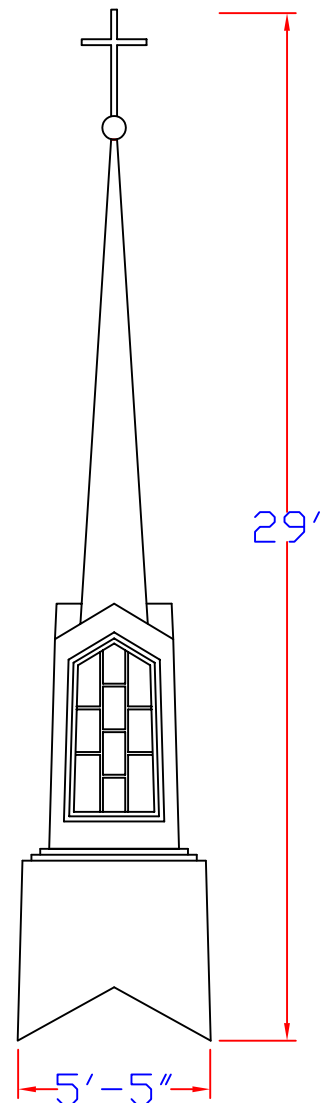

# Model - 4 S 5

Height : 26'6"  
 Width : 5'  
 Weight : 550#  
 Base Panels :  
 All Standard  
 All Premium

\*Shown with Premium Panels  
 Availability of panels on the front of the unit is dependent on the pitch.

# Model - 9L

Height : 29'  
 Width : 5'5"  
 Weight: 800#  
 Base Panels : N/A

\*Louver may be vented

# Model - 9

Height : 29'  
 Width : 5'5"  
 Weight: 800#  
 Base Panels : N/A

\*K-Glass is standard

# Model 9 - OW

Height : 29'  
 Width : 5'5"  
 Weight: 800#  
 Base Panels : N/A

\*K-Glass is standard