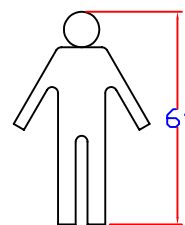

# Model - 4 S 5

Height : 26'6"  
 Width : 5'  
 Weight : 550#  
 Base Panels :  
 All Standard  
 All Premium

\*Shown with Premium Panels  
 Availability of panels on the front of the unit is dependent on the pitch.

# Model - 9L

Height : 29'  
 Width : 5'5"  
 Weight: 800#  
 Base Panels : N/A

\*Louver may be vented

# Model - 9

Height : 29'  
 Width : 5'5"  
 Weight: 800#  
 Base Panels : N/A

\*K-Glass is standard

# Model 9 - OW

Height : 29'  
 Width : 5'5"  
 Weight: 800#  
 Base Panels : N/A

\*K-Glass is standard