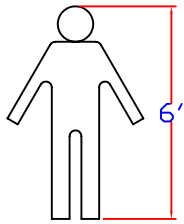

# Model - 4 S 5

Height : 26'6"  
 Width : 5'  
 Weight : 550#  
 Base Panels :  
 All Standard  
 All Premium

\*Shown with Premium Panels  
 Availability of panels on the front of the unit is dependent on the pitch.

# Model - 9L

Height : 29'  
 Width : 5'5"  
 Weight: 800#  
 Base Panels : N/A

\*Louver may be vented

# Model - 9

Height : 29'  
 Width : 5'5"  
 Weight: 800#  
 Base Panels : N/A

\*K-Glass is standard

# Model 9 - OW

Height : 29'  
 Width : 5'5"  
 Weight: 800#  
 Base Panels : N/A

\*K-Glass is standard