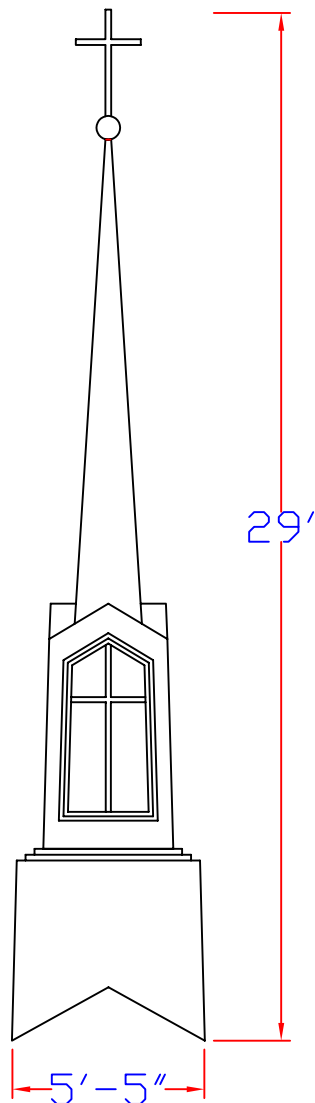

# Model - 4 S 5

Height : 26'6"  
 Width : 5'  
 Weight : 550#  
 Base Panels :  
 All Standard  
 All Premium

\*Shown with Premium Panels  
 Availability of panels on the front of the unit is dependent on the pitch.

# Model - 9L

Height : 29'  
 Width : 5'5"  
 Weight: 800#  
 Base Panels : N/A

\*Louver may be vented

# Model - 9

Height : 29'  
 Width : 5'5"  
 Weight: 800#  
 Base Panels : N/A

\*K-Glass is standard

# Model 9 - OW

Height : 29'  
 Width : 5'5"  
 Weight: 800#  
 Base Panels : N/A

\*K-Glass is standard