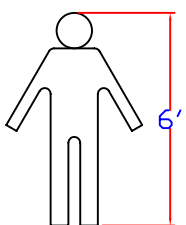

# Model - 4 S 5

Height : 26'6"  
 Width : 5'  
 Weight : 550#  
 Base Panels :  
 All Standard  
 All Premium

\*Shown with Premium Panels  
 Availability of panels on the front of the unit is dependent on the pitch.

# Model - 9L

Height : 29'  
 Width : 5'5"  
 Weight: 800#  
 Base Panels : N/A

\*Louver may be vented

# Model - 9

Height : 29'  
 Width : 5'5"  
 Weight: 800#  
 Base Panels : N/A

\*K-Glass is standard

# Model 9 - OW

Height : 29'  
 Width : 5'5"  
 Weight: 800#  
 Base Panels : N/A

\*K-Glass is standard